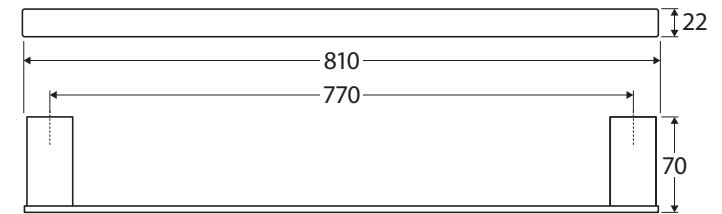

Tono

810MM SINGLE TOWEL RAIL

Features

- Streamlined rectangular design
- Fixed length rail (not removable or adjustable)
- High-strength mounting brackets
- Made from stainless steel

Please Note: These products may have a visible Fienza logo.

While we aim to ensure specifications are correct at the time of publication, Fienza reserves the right to make modifications without prior notice. Physical colour may vary from image shown. All measurements are shown in millimetres. Always use physical product measurements for mark-ups and roughing-in as the technical drawing may differ from actual product received.